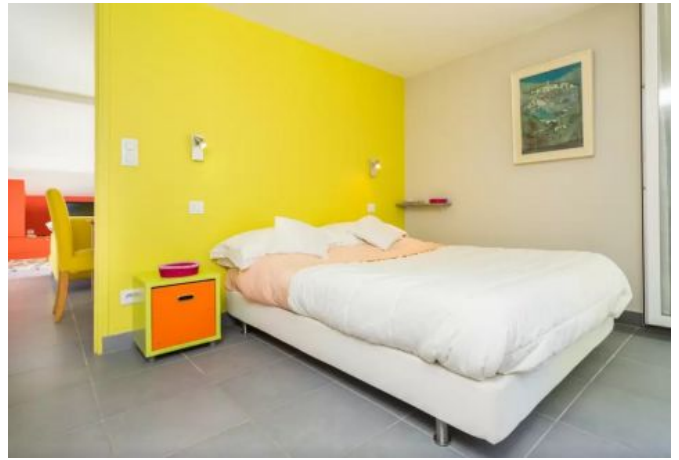

Description

This nice and bright 2 bedrooms duplex is in a traditional building on the 2nd floor with no lift (pedestrian street, access through stairs), in the charming Suquet quarters.

It will accomodate up to 2/4 guests in :

- 1 bedroom with 1 double bed and ensuite bathroom with bathtub,
- 1 bedroom with 2 single beds and ensuite bathroom with shower.
- Spacious and cosy main room with dining area
- Nice dining area and spacious living room
- Semi-open equipped kitchen
- Air Conditioning in all the apartment
- 1 Independent Toilet
- Beautiful Sea View from balcony
- WIFI

Very well maintained apartment, modern and comfortable

Caractéristiques

Floor : 3

beds : 3

wcs : 1

distance from palais : 6

distance from train station : 9

bathrooms : 2

dishwasher

Photos

Photos

Elegant 2 Bedrooms Duplex in Suquet, 6mn from Palais des Festivals

Ref. A2B161

Localisation

Residentiel area ,shop, restaurant very close by.