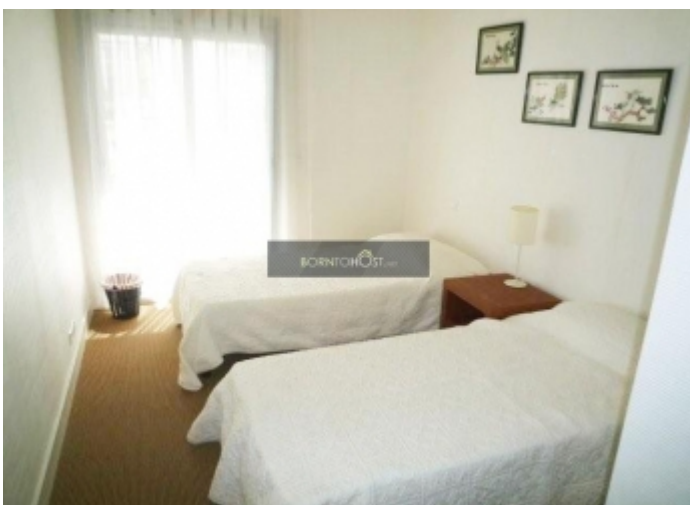

- ✓ 10 mn to le Palais des Festivals
- ✓ Standing : 2
- ✓ 12 mn far from the nearest train station
- ✓ Sleeping capacity : 2/5
- ✓ Bed(s) : 4
- ✓ Superficy : 75 sqm
- ✓ WC/Bath(s) : 2

Address : **24, rue pasteur**
Zip/PostCode : **06400**
City : **CANNES**

+33 (0)6 62 84 01 01

Description

This comfortable 2 bedrooms is located on the 3rd floor of a modern residence (with lift). Very clear, it will accommodate up to 2/5 guests in :

- 2 bedrooms with 2 twins beds each,
- 2 bathrooms one with shower & toilets and one with bath & toilet,
- Main room with dining area and a convertible sofa bed,
- Separate kitchen fully equipped.

A BALCONY WITH SEA VIEW

Details

ac	balcony	convertible / sofa bed
dishwasher	equipped kitchen	Floor : 3
lift	microwave	rooms : 3
tv	view : sea	washer
wcs : 2	wifi	

Photos

Plan

Located ZONE MARTINEZ/CARLTON proximity in Croisette.