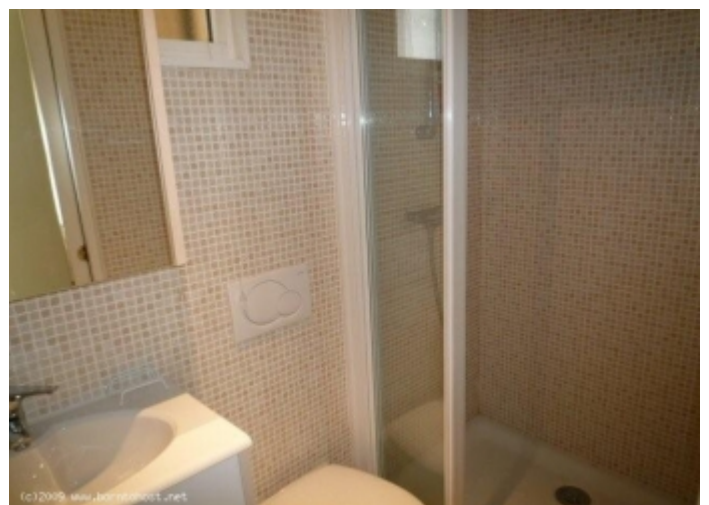

- ✓ 10 mn to le Palais des Festivals
- ✓ Standing : 2
- ✓ 12 mn far from the nearest train station
- ✓ Sleeping capacity : 2/5
- ✓ Bed(s) : 4
- ✓ Superficy : 75 sqm
- ✓ WC/Bath(s) : 2

Address : **24, rue pasteur**
Zip/PostCode : **06400**
City : **CANNES**

+33 (0)6 62 84 01 01

Description

This comfortable 2 bedrooms is located on the 3rd floor of a modern residence (with lift). Very clear, it will accommodate up to 2/5 guests in :

- 2 bedrooms with 2 twins beds each,
- 2 bathrooms one with shower & toilets and one with bath & toilet,
- Main room with dining area and a convertible sofa bed,
- Separate kitchen fully equipped.

A BALCONY WITH SEA VIEW

Details

ac	balcony	convertible / sofa bed
dishwasher	equipped kitchen	Floor : 3
lift	microwave	rooms : 3
tv	view : sea	washer
wcs : 2	wifi	

Photos

Plan

Located ZONE MARTINEZ/CARLTON proximity in Croisette.