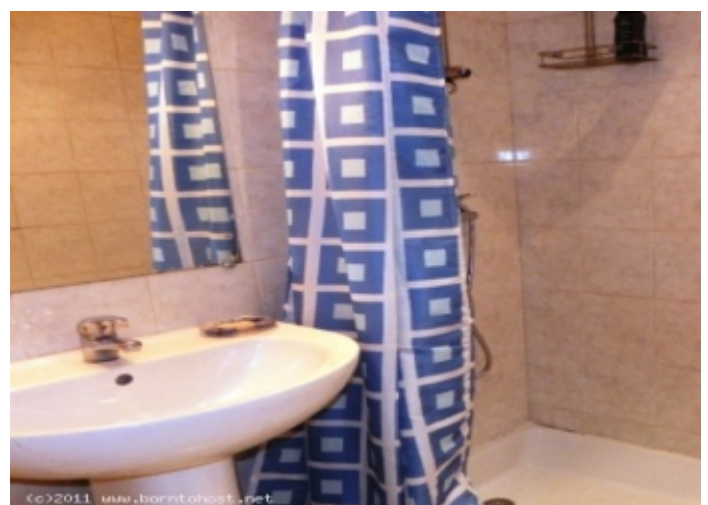

Description

This comfortable and spacious studio is on the 2nd floor with no lift of a classic building in the heart of the old town. It will accommodate up to 2 guests in one comfortable convertible sofa bed in the main room. Open equipped kitchen. Dining table. 1 bathroom with shower and toilet. TV . Double glazed windows. Storage.

Caractéristiques

canapé convertible / clic clac

tv

cuisine équipée

wcs : 1

pièces : 1

Photos

Localisation