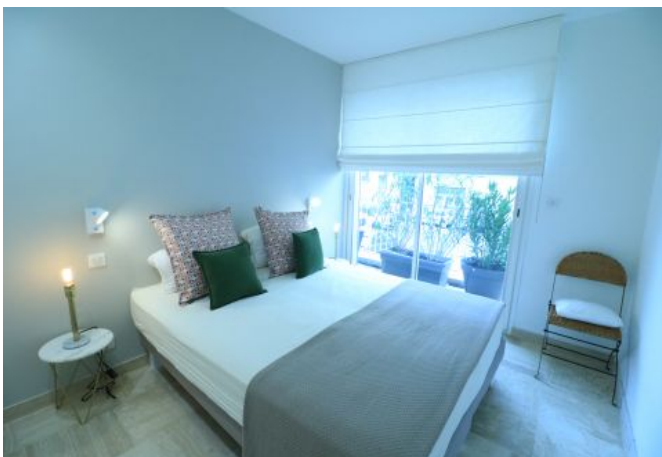

Beautiful 2 bedrooms with sea view terrace 8 minutes from the Palais

Ref. A2B199

- ✓ 8 min to le Palais des Festivals
- ✓ Bedrooms : 2
- ✓ 10 min far from the nearest train station
- ✓ Bed(s) : 4
- ✓ Superficy : 75 m<sup>2</sup>
- ✓ Bath(s) : 2

## Description

Bright and spacious 2 bedrooms on the 3rd floor of a beautiful residence with caretaker (with elevator).

It has a capacity of 2/4 people in:

- 2 bedrooms each with twin beds (possibility double bed)
- A main room with a dining area and open kitchen
- An independent bathroom
- An independent shower room with toilet,
- a separate toilet
- beautiful terrace full sea view
- plenty of storage space

## Caractéristiques

Floor : 3

beds : 4

wcs : 2

distance from palais : 8

distance from train station : 10

bathrooms : 2

dishwasher

## Photos

Beautiful 2 bedrooms with sea view terrace 8 minutes from the Palais

Ref. A2B199