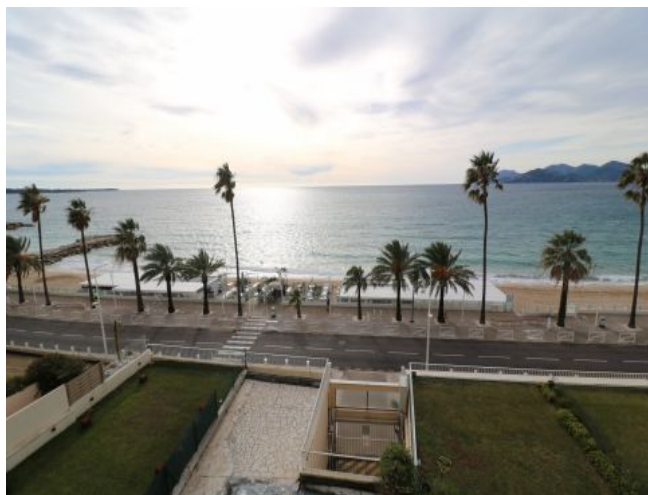

Beautiful 2 bedrooms with sea view terrace 8 minutes from the Palais

Ref. A2B199

- ✓ 8 min to le Palais des Festivals
- ✓ Bedrooms : 2
- ✓ 10 min far from the nearest train station
- ✓ Bed(s) : 4
- ✓ Superficy : 75 m<sup>2</sup>
- ✓ Bath(s) : 2

## Photos

## Localisation

cannes, croisette, palais des festivals, mairie de cannes, vieux cannes, suquet, plages