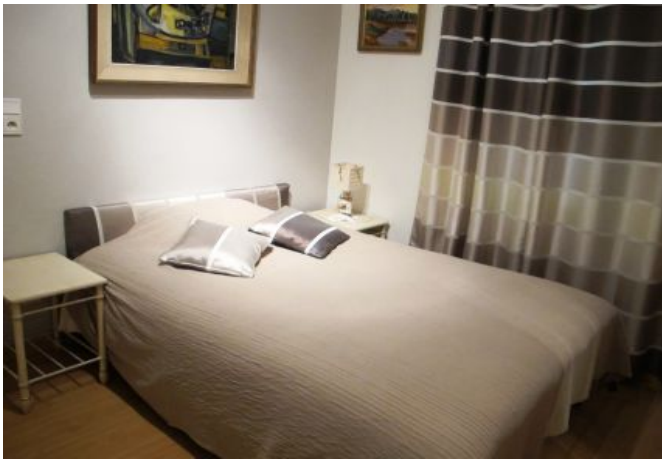

Description

Quiet residential area this beautiful villa (4bedrooms) with large garden, 150 m² on 2 floors.

It will accommodate up to 4/8 guests in:

Ground floor:

- 1 large double living room with dining area,
- Open kitchen fully equipped,
- 1 bedroom with 1 double bed and bathroom.

1st floor :

- 1master Bedroom with 1double bed and bathroom,
- 1 bedroom with 1double bed,
- 1 bedroom with 2 single beds,
- 1bathroom and separate toilet.

Garden out with outdoor BBQ area, dining and lounge area.

JUST NEAR THE PALM BEACH AND 5 MNS FROM PALAIS WITH CAR OR DIRECT BUS.

Caractéristiques

bathrooms : 3

beds : 4

terrace

equipped kitchen

washer

distance from train station : 25

distance from palais : 22

wifi

microwave

Sleeping capacity : 4/8

tv

dishwasher

Photos

Photos