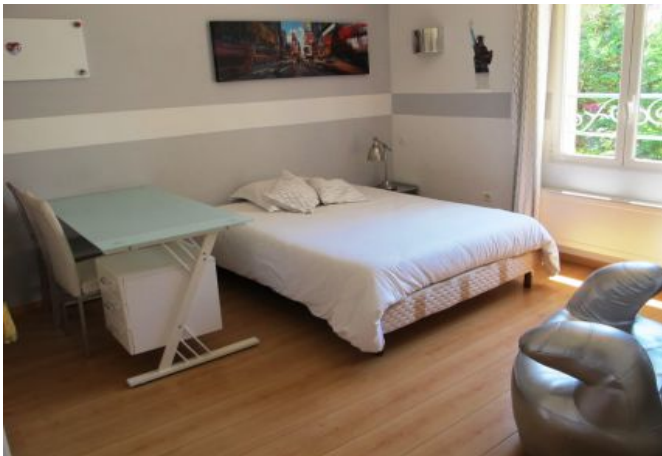

Description

Quiet residential area this beautiful villa (4bedrooms) with large garden, 150 m² on 2 floors.

It will accommodate up to 4/8 guests in:

Ground floor:

- 1 large double living room with dining area,
- Open kitchen fully equipped,
- 1 bedroom with 1 double bed and bathroom.

1st floor :

- 1master Bedroom with 1double bed and bathroom,
- 1 bedroom with 1double bed,
- 1 bedroom with 2 single beds,
- 1bathroom and separate toilet.

Garden out with outdoor BBQ area, dining and lounge area.

JUST NEAR THE PALM BEACH AND 5 MNS FROM PALAIS WITH CAR OR DIRECT BUS.

Caractéristiques

bathrooms : 3

beds : 4

terrace

equipped kitchen

washer

distance from train station : 25

distance from palais : 22

wifi

microwave

Sleeping capacity : 4/8

tv

dishwasher

Photos

Photos