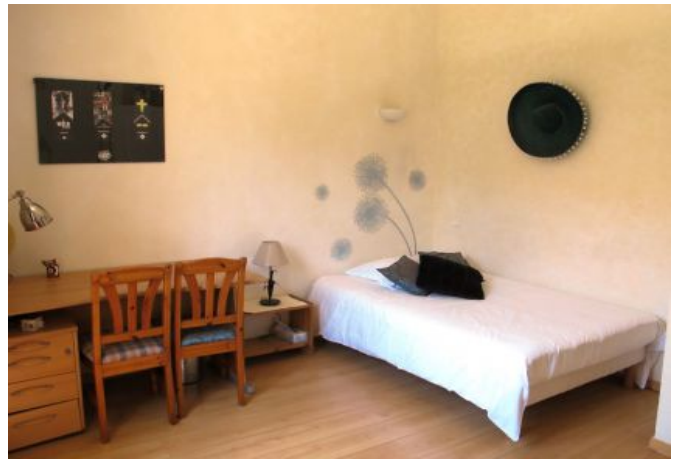

Description

Quiet residential area this beautiful villa (4bedrooms) with large garden, 150 m² on 2 floors.

It will accommodate up to 4/8 guests in:

Ground floor:

- 1 large double living room with dining area,
- Open kitchen fully equipped,
- 1 bedroom with 1 double bed and bathroom.

1st floor :

- 1master Bedroom with 1double bed and bathroom,
- 1 bedroom with 1double bed,
- 1 bedroom with 2 single beds,
- 1bathroom and separate toilet.

Garden out with outdoor BBQ area, dining and lounge area.

JUST NEAR THE PALM BEACH AND 5 MNS FROM PALAIS WITH CAR OR DIRECT BUS.

Caractéristiques

bathrooms : 3

beds : 4

terrace

equipped kitchen

washer

distance from train station : 25

distance from palais : 22

wifi

microwave

Sleeping capacity : 4/8

tv

dishwasher

Photos

Photos