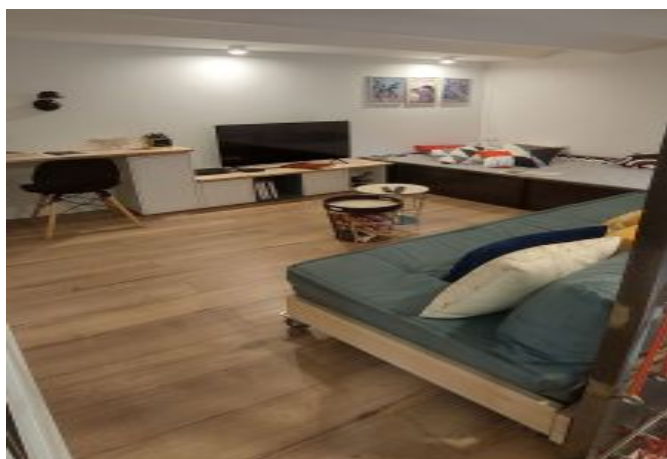

Description

Beautiful comfortable 2-room DUPLEX, tastefully renovated, located on the ground floor.

It has a capacity of 2/3 people in:

Upstairs, a bedroom with 1 double bed, and the other side of the room a corner with 1 trundle bed, and office space

A main room with dining area

A fully equipped open kitchen

A bathroom with a walk-in shower and a toilet

This apartment is fully air-conditioned

Caractéristiques

Sleeping capacity : 2

beds : 2

reversilble ac

wifi

Photos

Photos

Photos

Photos

Localisation
