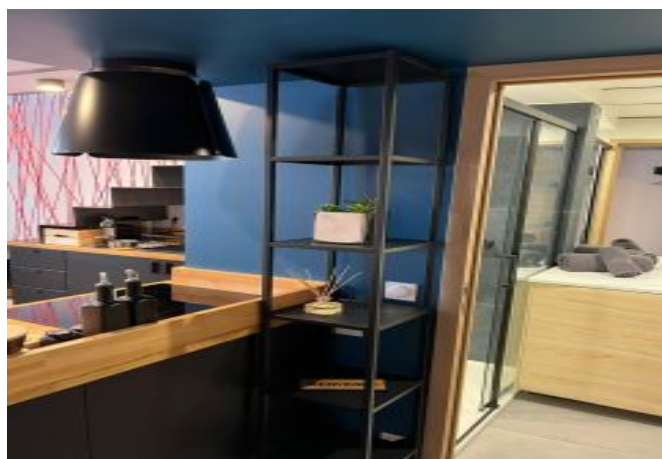

Description

Beautiful comfortable 2-room DUPLEX, tastefully renovated, located on the ground floor.

It has a capacity of 2/3 people in:

Upstairs, a bedroom with 1 double bed, and the other side of the room a corner with 1 trundle bed, and office space

A main room with dining area

A fully equipped open kitchen

A bathroom with a walk-in shower and a toilet

This apartment is fully air-conditioned

Caractéristiques

Sleeping capacity : 2

beds : 2

reversilble ac

microwave

distance from train station : 13

bathrooms : 1

equipped kitchen

tv

distance from palais : 13

wcs : 1

washer

wifi

Photos

Photos

Photos

Photos

Localisation
