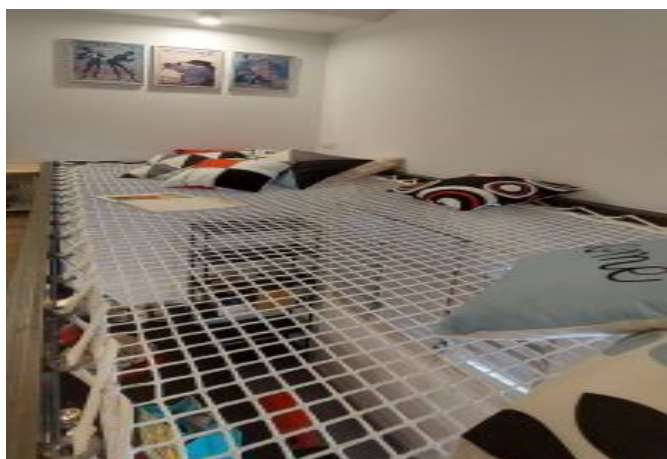

Description

Beautiful comfortable 2-room DUPLEX, tastefully renovated, located on the ground floor.

It has a capacity of 2/3 people in:

Upstairs, a bedroom with 1 double bed, and the other side of the room a corner with 1 trundle bed, and office space

wifi

Photos

Photos

Photos

Photos

Localisation
