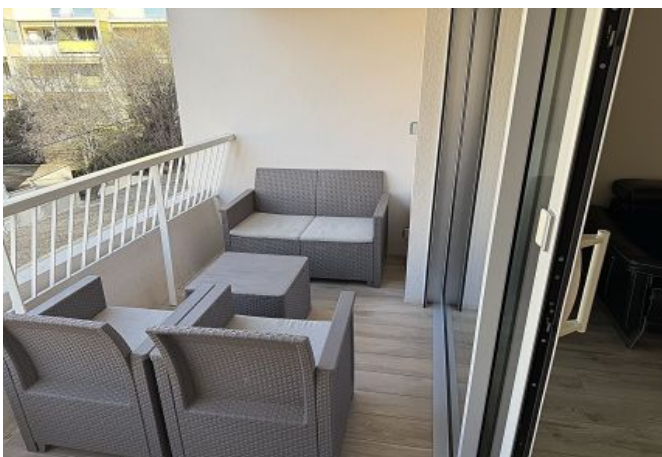

- 1 bedroom with a double bed and storage space,
- An en-suite bathroom with shower,
- A bright living area with a lounge space opening onto the terrace,
- An open-plan, fully equipped kitchen with breakfast bar,
- A terrace,
- Wi-Fi,
- Fully air-conditioned,
- 1 private parking space,
- Street / city view.

bathrooms : 1

reversible ac

Oven

parking lot

wifi

distance from palais : 12

terrace /balcony area : 7

lift

washer

terrace

Photos

Photos

Photos

MODERN AND SPACIOUS 1-BEDROOM APARTMENT WITH TERRACE - 12-MINUTE WALK FROM THE PALAIS DES FESTIVALS

Ref. A1B274

Localisation