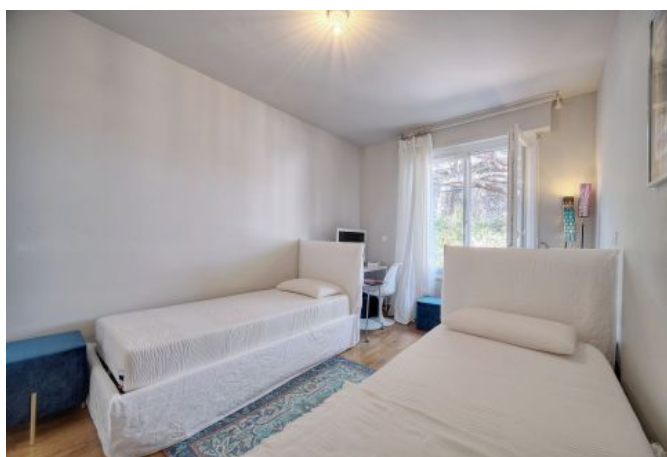

Spacious 2 Bedroom apartment with beautiful Sea, Palais and Port View, 8mn from Palais des Festivals

Ref. A2B163

- ✓ 10 min to le Palais des Festivals
- ✓ Bedrooms : 2
- ✓ 12 min far from the nearest train station
- ✓ Bed(s) : 3
- ✓ Superficy : 82 m²
- ✓ Bath(s) : 2

- 1 bedroom with 1 double bed
- 1 bedroom with 2 single beds (1 of which can be made double)
- 2 bathroom with showers and toilets
- Spacious and cosy main room with office desk area
- Beautiful terrace with great sea view, port view and view of the Palais des Festivals
- WIFI

dishwasher

Spacious 2 Bedroom apartment with beautiful Sea, Palais and Port View, 8mn from Palais des Festivals

Ref. A2B163

Photos

Spacious 2 Bedroom apartment with beautiful Sea, Palais and Port View, 8mn from Palais des Festivals

Ref. A2B163

Photos

Spacious 2 Bedroom apartment with beautiful Sea, Palais and Port View, 8mn from Palais des Festivals

Ref. A2B163

Photos

Spacious 2 Bedroom apartment with beautiful Sea, Palais and Port View, 8mn from Palais des Festivals