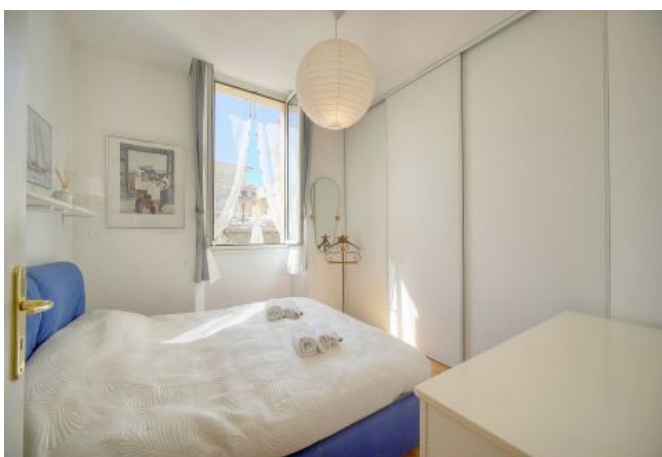

Description

Spacious and bright 1-bedroom apartment located on the 1st floor of a classic residence with an elevator.

It can accommodate 2 to 4 people with:

- 1 bedroom with a double bed,
- 1 bathroom with a shower and toilet,
- An open and fully equipped kitchen,
- A main living area with 1 living room (sofa bed) and a dining area,
- Fully air-conditioned.

This apartment features a large, quiet terrace in the heart of Cannes.

Caractéristiques

Sleeping capacity : 2

beds : 1

ac

heater

microwave

distance from train station : 5

wifi

Photos

SPACIOUS AND BRIGHT 1-BEDROOM APARTMENT WITH TERRACE, 4 MINUTES FROM THE PALAIS DES FESTIVALS

Ref. A1B267

Photos

SPACIOUS AND BRIGHT 1-BEDROOM APARTMENT WITH TERRACE, 4 MINUTES FROM THE PALAIS DES FESTIVALS

Ref. A1B267

Photos

SPACIOUS AND BRIGHT 1-BEDROOM APARTMENT WITH TERRACE, 4 MINUTES FROM THE PALAIS DES FESTIVALS

Ref. A1B267

Photos

SPACIOUS AND BRIGHT 1-BEDROOM APARTMENT WITH TERRACE, 4 MINUTES FROM
THE PALAIS DES FESTIVALS