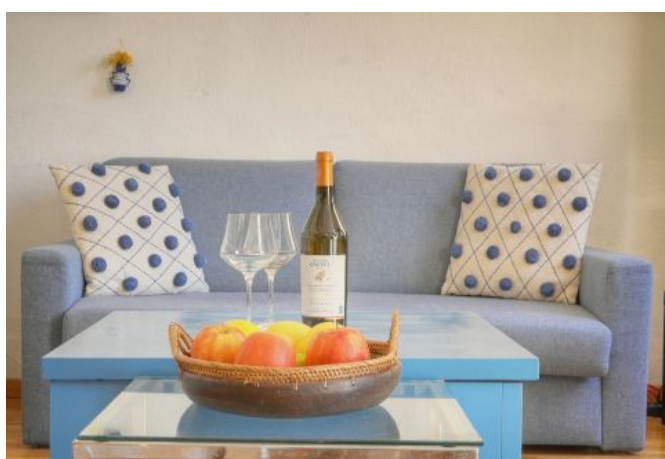

wifi

Photos

SPACIOUS AND BRIGHT 1-BEDROOM APARTMENT WITH TERRACE, 4 MINUTES FROM THE PALAIS DES FESTIVALS

Ref. A1B267

Photos

SPACIOUS AND BRIGHT 1-BEDROOM APARTMENT WITH TERRACE, 4 MINUTES FROM THE PALAIS DES FESTIVALS