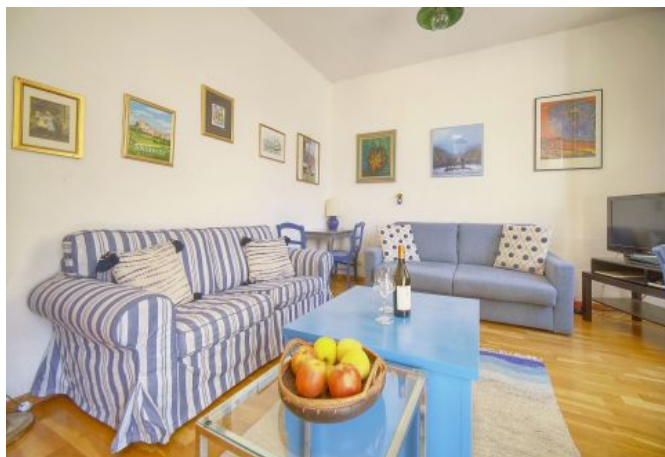

wifi

Photos

SPACIOUS AND BRIGHT 1-BEDROOM APARTMENT WITH TERRACE, 4 MINUTES FROM THE PALAIS DES FESTIVALS

Ref. A1B267

Photos

SPACIOUS AND BRIGHT 1-BEDROOM APARTMENT WITH TERRACE, 4 MINUTES FROM THE PALAIS DES FESTIVALS

Ref. A1B267

Photos

SPACIOUS AND BRIGHT 1-BEDROOM APARTMENT WITH TERRACE, 4 MINUTES FROM THE PALAIS DES FESTIVALS

Ref. A1B267

Photos

SPACIOUS AND BRIGHT 1-BEDROOM APARTMENT WITH TERRACE, 4 MINUTES FROM
THE PALAIS DES FESTIVALS