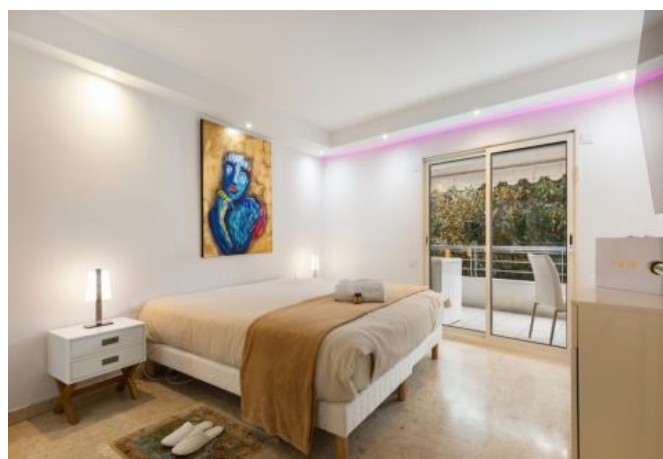

SUPERB 2 BEDROOMS APARTMENT 5 min to Martinez croisette, 15 minutes from the Palais des Festivals, 4 min from Croisette Martinez hotel

Ref. A2B251

Photos