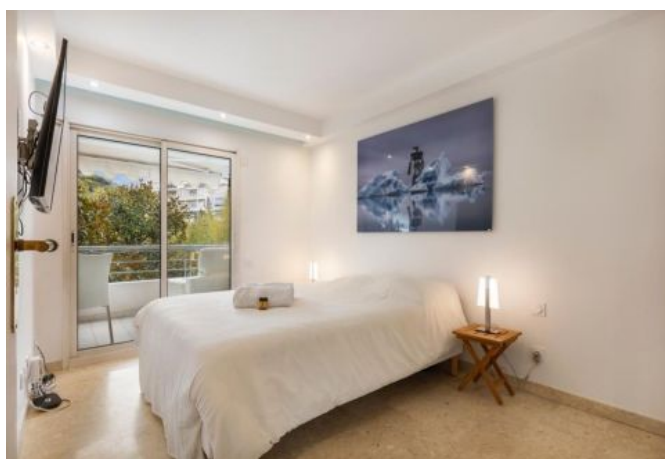

SUPERB 2 BEDROOMS APARTMENT 5 min to Martinez croisette, 15 minutes from the Palais des Festivals, 4 min from Croisette Martinez hotel

Ref. A2B251

Photos