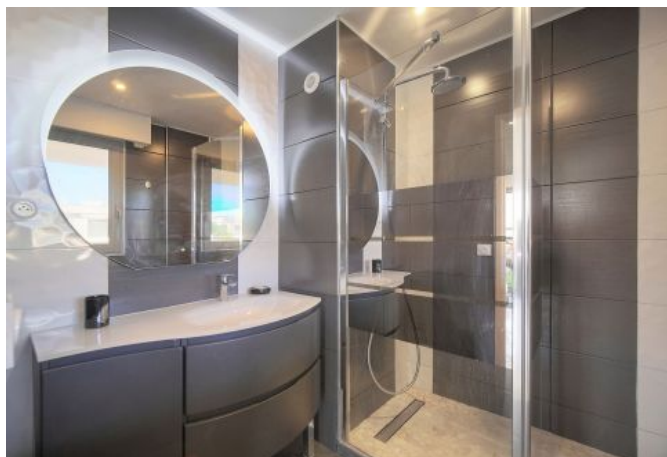

CHARMING and SPACIOUS 3 BEDROOMS Duplex with Terraces and Sea View, 17 min from the Palais des Festivals, 5 min from Croisette Martinez hotel

Ref. A3B128

Photos