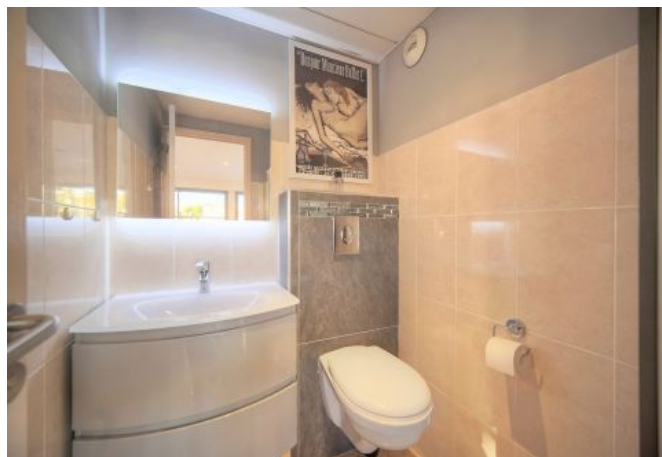

CHARMING and SPACIOUS 3 BEDROOMS Duplex with Terraces and Sea View, 17 min from the Palais des Festivals, 5 min from Croisette Martinez hotel

Ref. A3B128

Photos