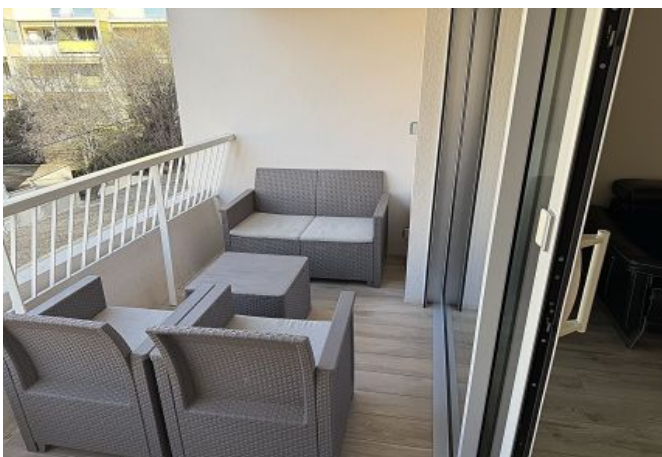

- 1 bedroom with a double bed and storage space,
- An en-suite bathroom with shower,
- A bright living area with a lounge space opening onto the terrace,
- An open-plan, fully equipped kitchen with breakfast bar,
- A terrace,
- Wi-Fi,
- Fully air-conditioned,
- 1 private parking space,
- Street / city view.

bathrooms : 1

reversible ac

Oven

parking lot

wifi

distance from palais : 12

terrace /balcony area : 7

lift

washer

terrace

Photos

Photos

Photos

MODERN AND SPACIOUS 1-BEDROOM APARTMENT WITH TERRACE - 12-MINUTE WALK
FROM THE PALAIS DES FESTIVALS

Ref. A1B274

Localisation