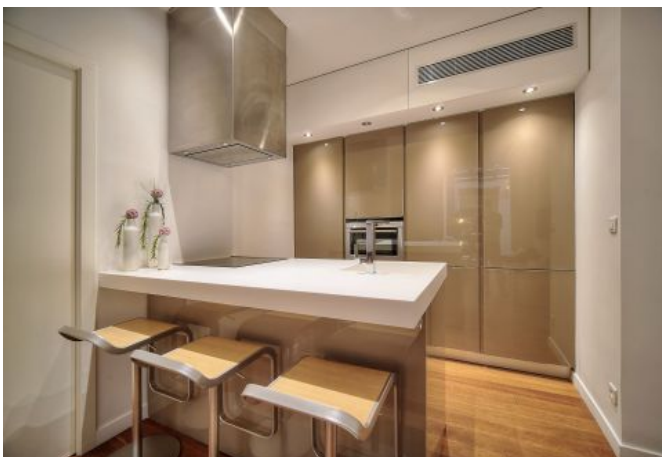

Description

Pretty newly refitted 4 bedrooms, spacious, modern design, in a traditional building on the 1st floor with no lift.

It will accommodate up to 8 guests in 4 bedrooms with :

- 2 single beds each (that can be made double)
- 4 bathrooms with shower and toilets.
- Features 2 American (luxury) kitchens with dining table one leading to a covered patio
- 2 Main rooms (one with separate office corner).

convertible / sofa bed

equipped kitchen

tv

reversible ac

heater

clothes dryer

microwave

wifi

dishwasher

Photos

Photos

Photos

Photos

Photos

Photos

Photos