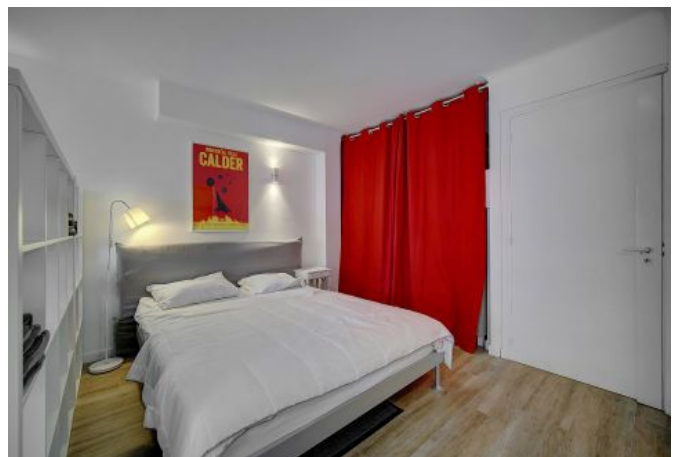

Description

This beautiful studio is located on the 2nd floor of a hotel-style residence (with elevator)

It has a capacity of 1/2 persons in:

- 1 sleeping area with double bed 160cm
- A main room with sofa / comfortable bed
- An open kitchen very well equipped with dining area
- A shower room with toilet.

THIS APARTMENT HAS A BALCONY

Other studios and 2 rooms are available in the same building.

Caractéristiques

wcs : 1

Floor : 2

microwave

reversible ac

tv

bathrooms : 1

beds : 1

lift

ac

balcony

distance from train station : 12

equipped kitchen

wifi

washer

Photos

Photos

Photos

Newly refitted & Modern Studio 10 min from Palais

Ref. A0B160

Localisation

Close to shops, restaurants and bus stop. CONVENIENT MARTINEZ AREA LOCATION