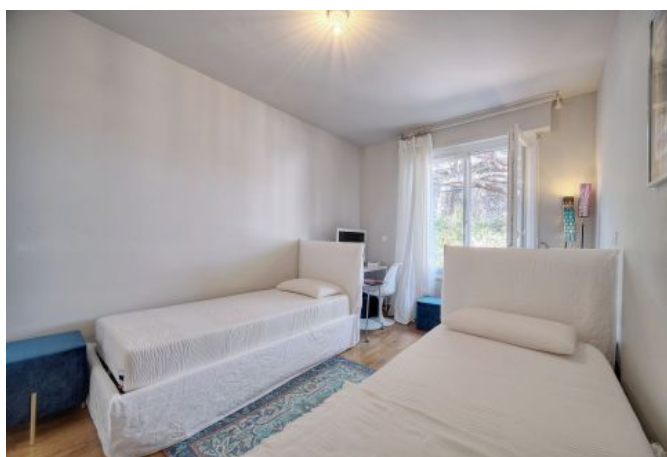

Spacious 2 Bedroom apartment with beautiful Sea, Palais and Port View, 8mn from Palais des Festivals

Ref. A2B163

- ✓ 10 min to le Palais des Festivals
 - ✓ Bedrooms : 2
 - ✓ 12 min far from the nearest train station
 - ✓ Bed(s) : 3
 - ✓ Superficy : 82 m²
 - ✓ Bath(s) : 2
- 44 Rue Perrissol
06400 Cannes

+33 (0)6 62 84 01 01

Description

This nice 2 bedrooms is in a traditional building on the 2nd floor with lift in the charming Suquet quarters.

It will accomodate up to 2/4 guests in :

- 1 bedroom with 1 double bed
- 1 bedroom with 2 single beds (1 of which can be made double)
- 2 bathroom with showers and toilets
- Spacious and cosy main room with office desk area
- Beautiful terrace with great sea view, port view and view of the Palais des Festivals
- WIFI

dishwasher

Spacious 2 Bedroom apartment with beautiful Sea, Palais and Port View, 8mn from Palais des Festivals

Ref. A2B163

Photos

Spacious 2 Bedroom apartment with beautiful Sea, Palais and Port View, 8mn from Palais des Festivals

Ref. A2B163

Photos

Spacious 2 Bedroom apartment with beautiful Sea, Palais and Port View, 8mn from Palais des Festivals

Ref. A2B163

Photos

Spacious 2 Bedroom apartment with beautiful Sea, Palais and Port View, 8mn from Palais des Festivals